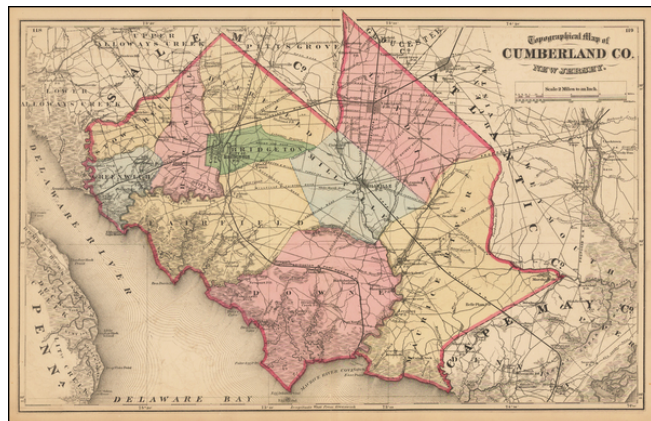

Barry Lawrence Ruderman Antique Maps Inc.

7407 La Jolla Boulevard
La Jolla, CA 92037

www.raremaps.com

(858) 551-8500
blr@raremaps.com

Topographical Map of Cumberland Co. New Jersey

Stock#: 47674
Map Maker: Beers
Date: 1872
Place: New York
Color: Hand Colored
Condition: VG
Size: 14.5 x 22.5 inches
Price: \$95.00

Description:

Detailed map of Cumberland County, from Beers Atlas of New Jersey.

Detailed Condition: