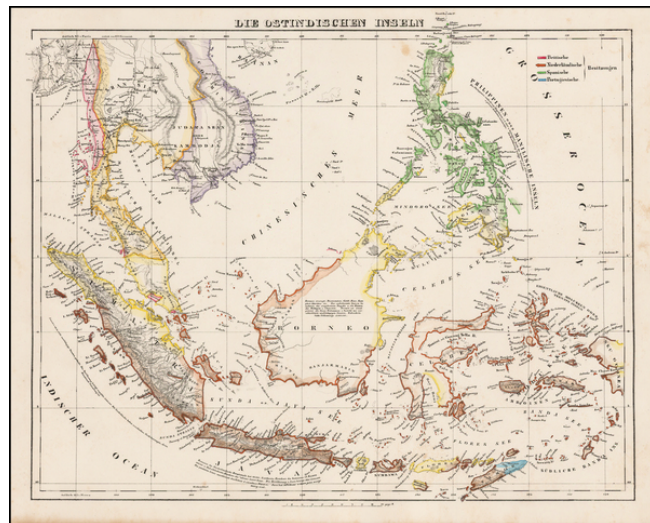

## Die Ostindischen Inseln

**Stock#:** 47673  
**Map Maker:** Flemming  
**Date:** 1850 circa  
**Place:** Glogau  
**Color:** Outline Color  
**Condition:** VG  
**Size:** 16 x 13 inches  
**Price:** SOLD

### Description:

Highly detailed map of Southeast Asia and the Philippines, colored by colonial possessions.