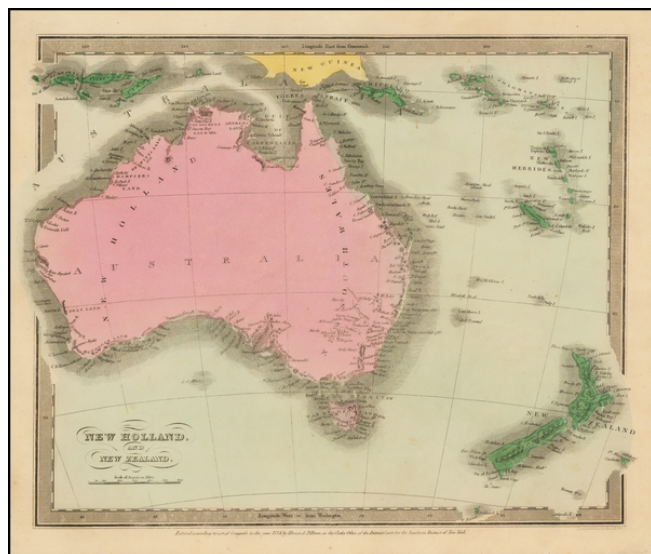

Barry Lawrence Ruderman Antique Maps Inc.

7407 La Jolla Boulevard
La Jolla, CA 92037

www.raremaps.com

(858) 551-8500
blr@raremaps.com

New Holland and New Zealand

Stock#: 47525
Map Maker: Burr
Date: 1836
Place: New York
Color: Hand Colored
Condition: VG+
Size: 13 x 10.5 inches
Price: SOLD

Description:

Scarce map of Australia and New Zealand, first published in David Burr's *Universal Atlas*.

Includes a very early and primitive look at the interior of Australia. While the map bears the copyright date of 1834, Rumsey indicates that the atlas was not published until 1835.