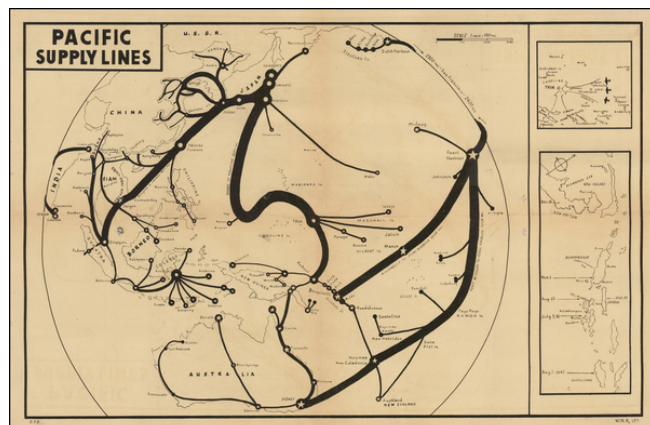

Barry Lawrence Ruderman Antique Maps Inc.

7407 La Jolla Boulevard
La Jolla, CA 92037

www.raremaps.com

(858) 551-8500
blr@raremaps.com

Pacific Supply Lines [World War II Broadside Map.]

Stock#: 47442
Map Maker: C. P. D.
Date: 1945
Place: India
Color: Uncolored
Condition: VG
Size: 25.5 x 16.5 inches
Price: SOLD

Description:

Fascinating WWII broadside propaganda map, published in India, in order to keep the local populous informed about the War.

The map shows the primary and secondary supply lines in the Pacific.

We have been unable to discern who the C.P.D were, but we do know that they were located somewhere in India, and were responsible for this W.N.R. series of World War II propaganda maps, published from circa 1943 to the end of the war.