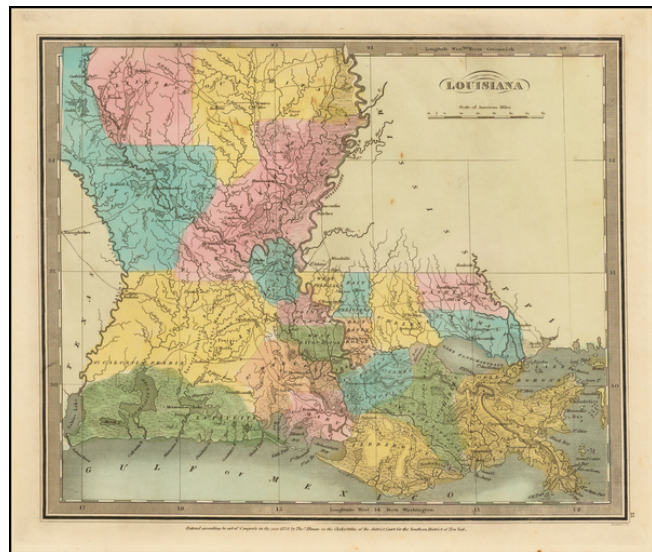

Barry Lawrence Ruderman Antique Maps Inc.

7407 La Jolla Boulevard
La Jolla, CA 92037

www.raremaps.com

(858) 551-8500
blr@raremaps.com

Louisiana

Stock#: 47428
Map Maker: Burr
Date: 1836
Place: Brattleboro VT
Color: Hand Colored
Condition: VG+
Size: 14 x 11 inches
Price: SOLD

Description:

Striking full color example .

The Parish system is still quite primitive, especially in the North and West, where 7 parishes dominate the region. The early roads are shown, although few traverse the state from north to south. The North and West are still dominated by Indian Lands and Prairie.