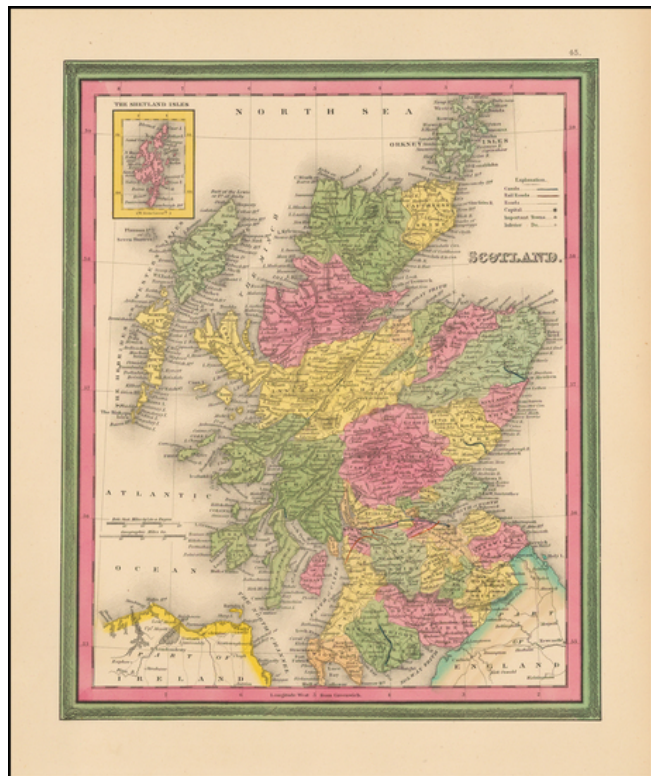

Barry Lawrence Ruderman Antique Maps Inc.

7407 La Jolla Boulevard
La Jolla, CA 92037

www.raremaps.com

(858) 551-8500
blr@raremaps.com

Scotland

Stock#: 47426
Map Maker: Mitchell
Date: 1847
Place: Philadelphia
Color: Hand Colored
Condition: VG+
Size: 12 x 10 inches
Price: SOLD

Description:

Detailed and interesting map of Scotland, hand colored by county and showing towns, rivers, lakes, railroads, roads, etc.

Inset of the Shetland Islands.

A decorative interesting map.

Detailed Condition: