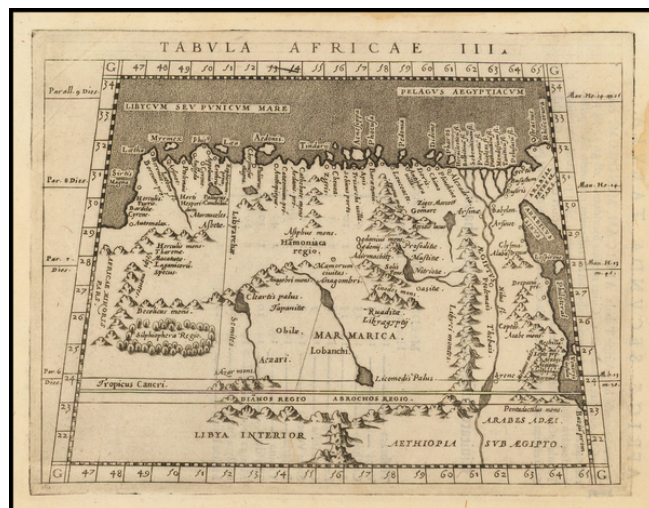

Barry Lawrence Ruderman Antique Maps Inc.

7407 La Jolla Boulevard
La Jolla, CA 92037

www.raremaps.com

(858) 551-8500
blr@raremaps.com

Tabula Africae III (Nile & Libya to Eastern Libya)

Stock#: 47343
Map Maker: Magini
Date: 1597
Place: Venice
Color: Uncolored
Condition: VG+
Size: 7 x 5 inches
Price: \$95.00

Description:

A nice example of Magini's map of the Northeastern portion of Africa, based on Ptolemy. Extends east to Egypt and the Red Sea and south to Libya Interior.

Detailed Condition: