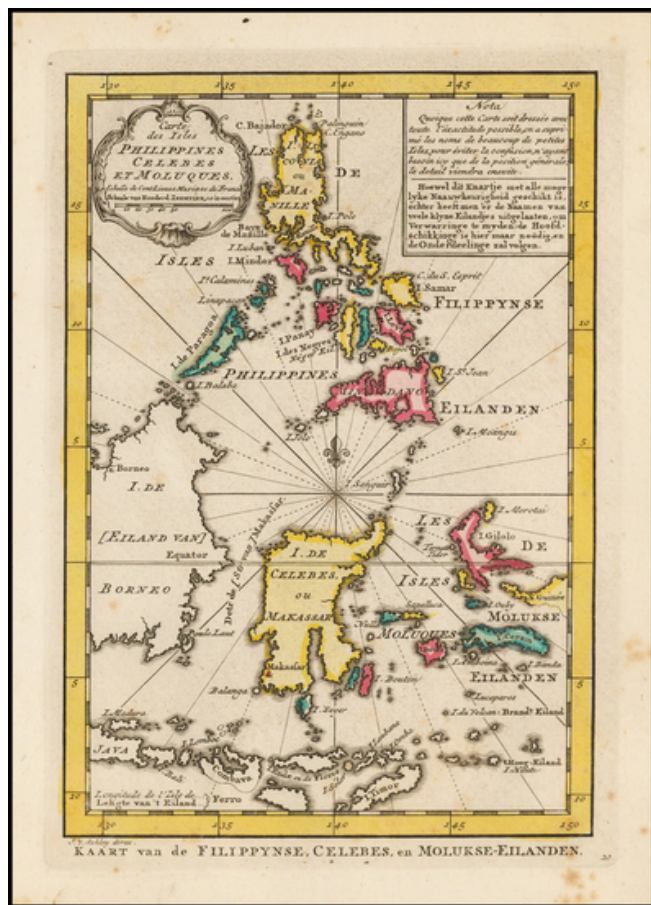

## Carte Des Isles Philippines Celebes et Moluques

**Stock#:** 47302  
**Map Maker:** Schley  
**Date:** 1770  
**Place:** Amsterdam  
**Color:** Hand Colored  
**Condition:** VG+  
**Size:** 8.5 x 6 inches  
**Price:** \$345.00

### Description:

Detailed map of the Philippines and islands to the south, including the Moluques, part of the New Guinea, Gilolo, Timor and parts of Borneo and Java.

From a Dutch edition of Bellin's Atlas.