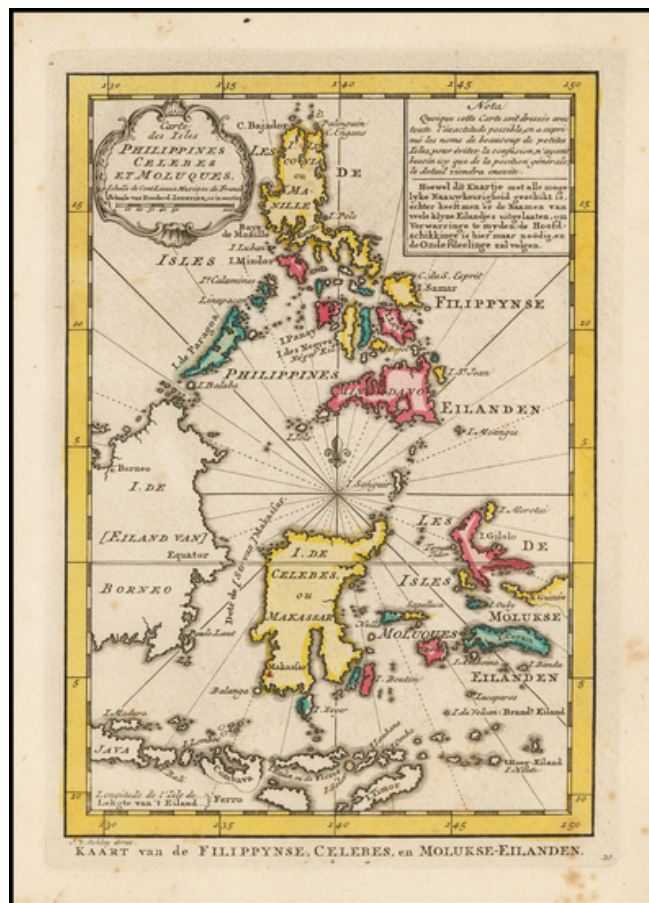

Barry Lawrence Ruderman Antique Maps Inc.

7407 La Jolla Boulevard
La Jolla, CA 92037

www.raremaps.com

(858) 551-8500
blr@raremaps.com

Carte Des Isles Philippines Celebes et Moluques

Stock#: 47302
Map Maker: Schley
Date: 1770
Place: Amsterdam
Color: Hand Colored
Condition: VG+
Size: 8.5 x 6 inches
Price: \$ 345.00

Description:

Detailed map of the Philippines and islands to the south, including the Moluques, part of the New Guinea, Gilolo, Timor and parts of Borneo and Java.

From a Dutch edition of Bellin's Atlas.