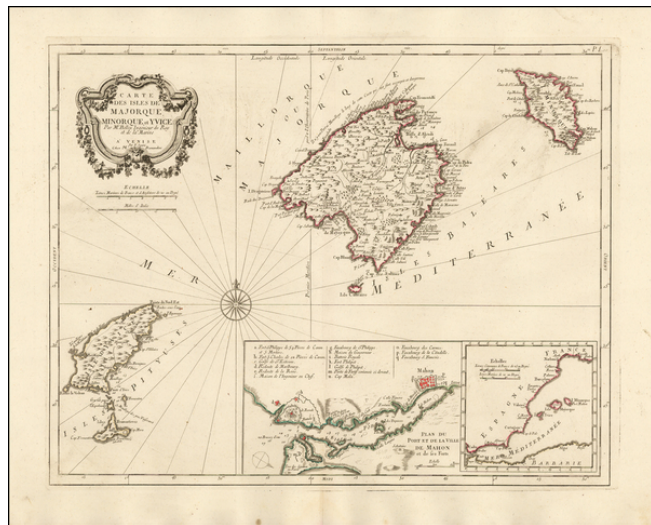

Barry Lawrence Ruderman Antique Maps Inc.

7407 La Jolla Boulevard
La Jolla, CA 92037

www.raremaps.com

(858) 551-8500
blr@raremaps.com

Carte Des Isles De Majorque Minorque, et Yvice . . .

Stock#: 47285
Map Maker: Santini
Date: 1780 circa
Place: Venise
Color: Outline Color
Condition: VG
Size: 17.5 x 22 inches
Price: \$575.00

Description:

Nice example of the Paolo Santini edition of Nicolas Bellin's map of the Balearic Islands.

Includes a map of Mahon Harbour and the position of the islands against the coast of Spain.

A fine highly detailed map of Majorca, Menorca and Ibiza.