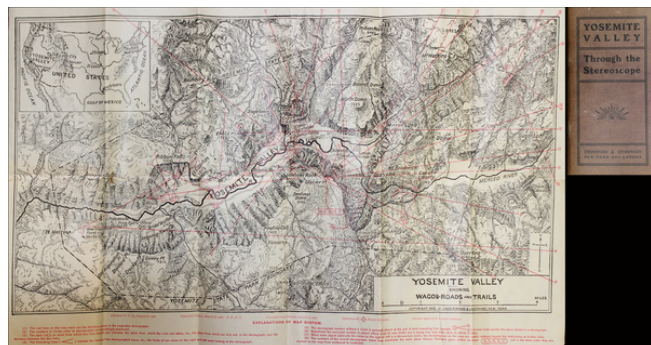

Stock#: 47269
Map Maker: Turner
Date: 1902
Place: New York
Color: Uncolored
Condition: VG+
Size: 17.5 x 10.5 inches
Price: \$195.00

Description:

Detailed map of Yosemite Valley, including a key locating the direction of the Stereoviews sold to accompany the pamphlet.

Detailed Condition:

Booklet includes map and 70 pp of text