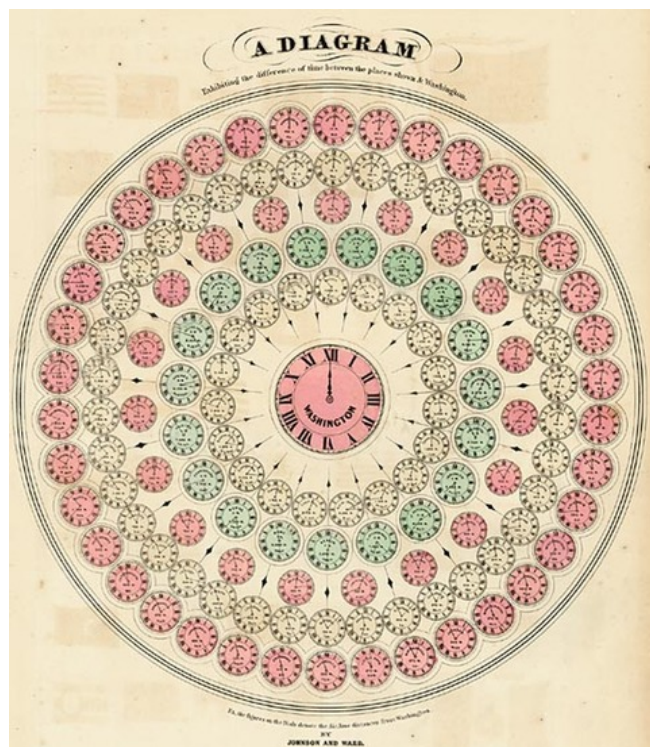

Stock#: 4726
Map Maker: Ward & Johnson
Date: 1865
Place: New York
Color: Hand Colored
Condition: VG+
Size: 16 x 13 inches
Price: SOLD

Description:

A fascinating scientific diagram showing time differences prior to the advent of time zones.