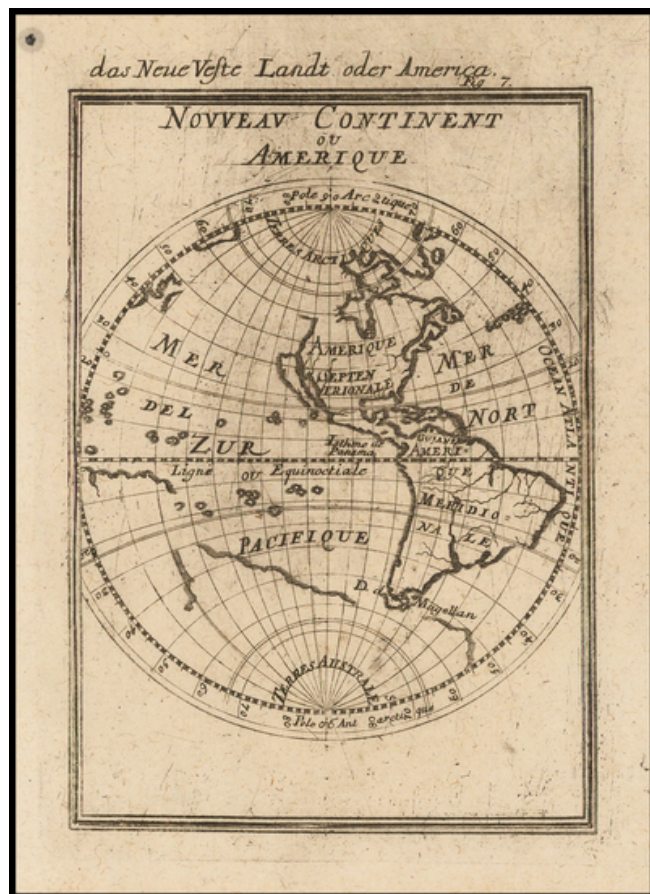

## Nouveau Continent ou Amerique (California shown as an Island)

**Stock#:** 47239  
**Map Maker:** Mallet  
**Date:** 1686  
**Place:** Frankfurt  
**Color:** Uncolored  
**Condition:** VG  
**Size:** 6 x 4 inches  
**Price:** \$225.00

### Description:

Fine map of North America, published by Mallet in his multi-volume *Description de l'Univers*, first published in Paris in 1683.

California is shown as an island. The Northwest Coast of America is unknown. The Great Lakes are incomplete and only starting to form. The Gulf Coast extends too far west. South America is still too wide.

An unknown Southern Continent is shown, along with a very incomplete Australian Coastline.