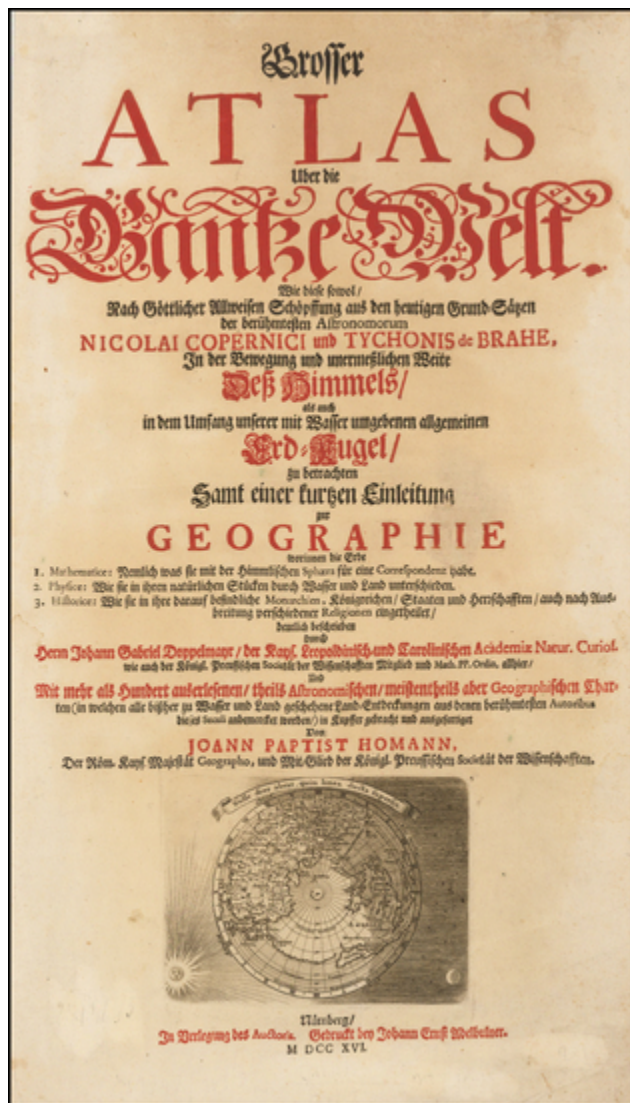

Stock#: 47206
Map Maker: Homann
Date: 1716
Place: Nuremberg
Color: Uncolored
Condition: VG
Size: 16.5 x 11 inches
Price: \$175.00

Description:

A scarce Homann Title Page

Decorative title page and contents page from JB Homann's *Grosser Atlas*

Includes a map of the Northern Hemisphere, with California as an island.

**Barry Lawrence Ruderman
Antique Maps Inc.**

7407 La Jolla Boulevard
La Jolla, CA 92037

www.raremaps.com

(858) 551-8500
blr@raremaps.com