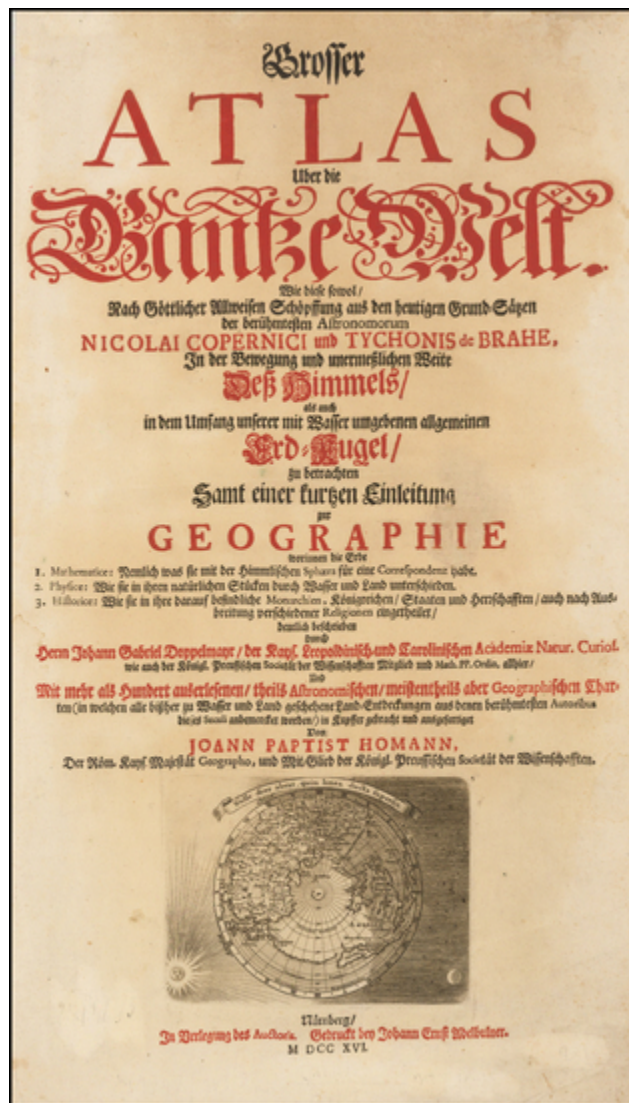

**Barry Lawrence Ruderman  
Antique Maps Inc.**

7407 La Jolla Boulevard  
La Jolla, CA 92037

www.RareMaps.com

(858) 551-8500  
blr@RareMaps.com

**[Title Page] Grosser Atlas . . . [Northern Hemisphere Map -- California as an Island]**

**Stock#:** 47206  
**Map Maker:** Homann  
**Date:** 1716  
**Place:** Nuremberg  
**Color:** Uncolored  
**Condition:** VG  
**Size:** 16.5 x 11 inches  
**Price:** \$175.00

**Description:**

***A scarce Homann Title Page***

Decorative title page and contents page from JB Homann's *Grosser Atlas . . . .*

Includes a map of the Northern Hemisphere, with California as an island.

**Barry Lawrence Ruderman  
Antique Maps Inc.**

7407 La Jolla Boulevard  
La Jolla, CA 92037