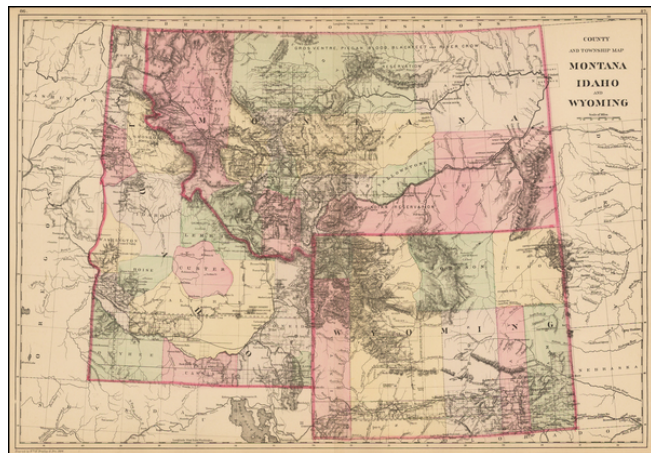

Barry Lawrence Ruderman Antique Maps Inc.

7407 La Jolla Boulevard
La Jolla, CA 92037

www.raremaps.com

(858) 551-8500
blr@raremaps.com

County and Township Map Montana, Idaho, and Wyoming

Stock#: 47167
Map Maker: Mitchell Jr.
Date: 1884
Place: Philadelphia
Color: Hand Colored
Condition: VG+
Size: 21 x 14.5 inches
Price: SOLD

Description:

Excellent early map of Idaho, Montana and Wyoming Territories. Wyoming has only 7 counties. Montana has only 11 counties. Idaho has only 13 counties.

The map showing Indian Reservations, mountain ranges, towns, roads, rivers. One of the most detailed maps of the era.