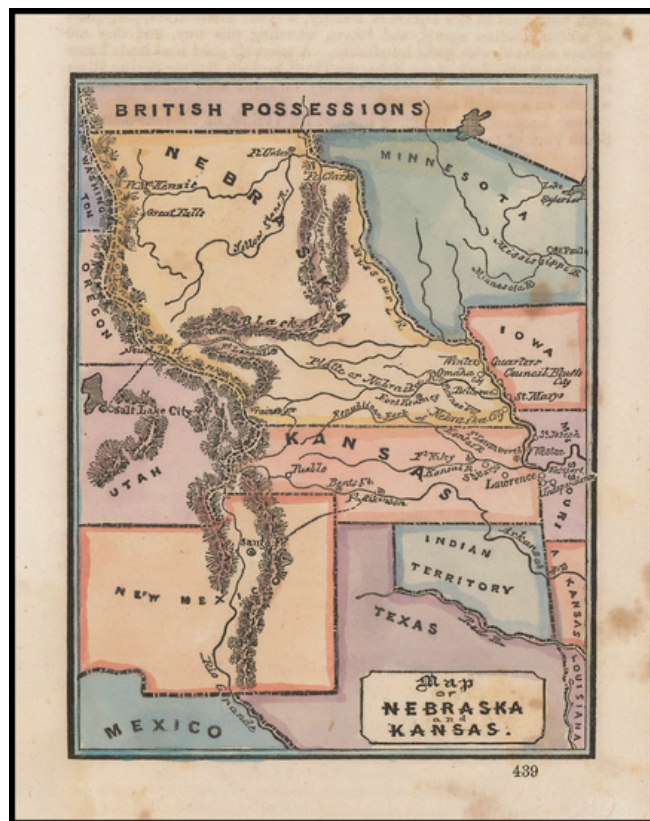

Barry Lawrence Ruderman Antique Maps Inc.

7407 La Jolla Boulevard
La Jolla, CA 92037

www.raremaps.com

(858) 551-8500
blr@raremaps.com

Map of Nebraska and Kansas

Stock#: 47132
Map Maker: Anonymous
Date: 1856 circa
Place: n.p.
Color: Color
Condition: VG
Size: 5.5 x 4.5 inches
Price: SOLD

Description:

Interesting map of the region between the Missouri River Valley and the Rocky Mountains.

Major western forts and a few towns are located.

Detailed Condition: