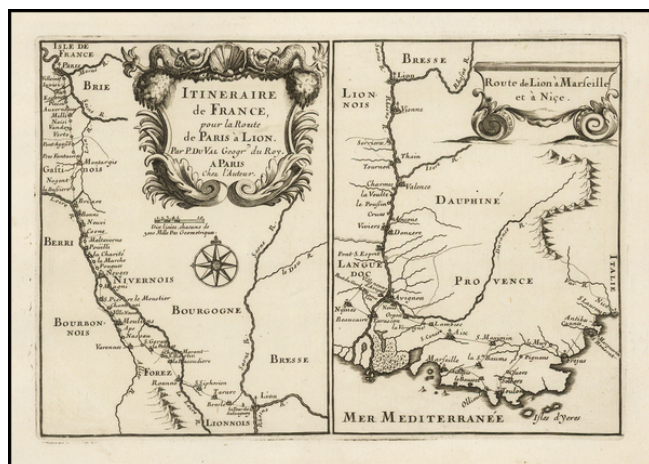

Barry Lawrence Ruderman Antique Maps Inc.

7407 La Jolla Boulevard
La Jolla, CA 92037

www.raremaps.com

(858) 551-8500
blr@raremaps.com

Itineraire de France, pour la Route de Paris a Lyon [with] Route de Lyon a Marseille et a Nice.

Stock#: 47011
Map Maker: Du Val
Date: 1660 circa
Place: Paris
Color: Uncolored
Condition: VG+
Size: 9 x 6 inches
Price: \$75.00

Description:

Antique engraved map of the routes from Paris to Lyon and Lyon to Marseille and Nice in the middle of the 17th century.

The map was published by Pierre Du Val probably around 1660.

Detailed Condition: