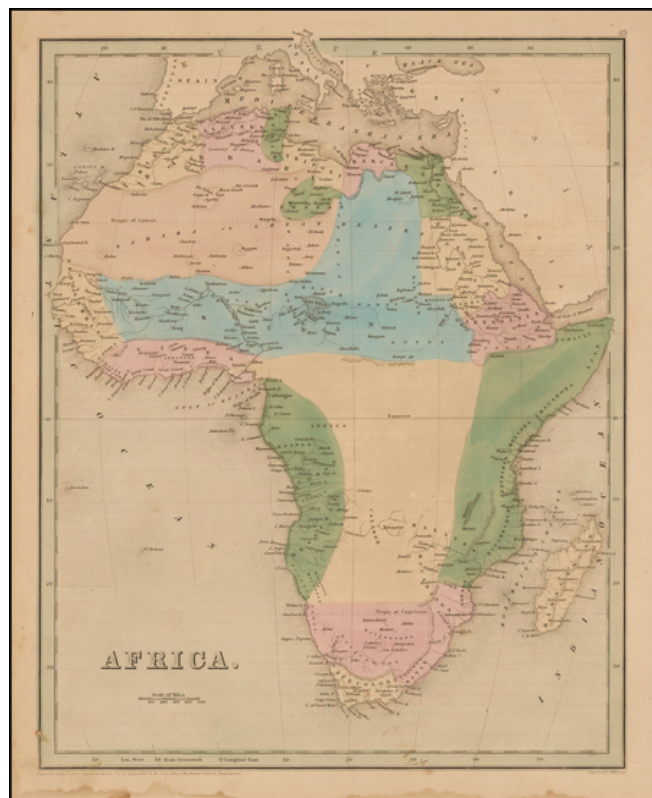

**Barry Lawrence Ruderman
Antique Maps Inc.**

7407 La Jolla Boulevard
La Jolla, CA 92037

www.raremaps.com

(858) 551-8500
blr@raremaps.com

Africa. Corrected to 1846.

Stock#: 46993
Map Maker: Bradford
Date: 1846
Place: Boston
Color: Hand Colored
Condition: VG
Size: 15 x 12 inches
Price: SOLD

Description:

Interesting map of the African continent, showing the extent of discoveries and claims in the interior, which is still largely unexplored.

Detailed Condition:

Some foxing and water stains in border.