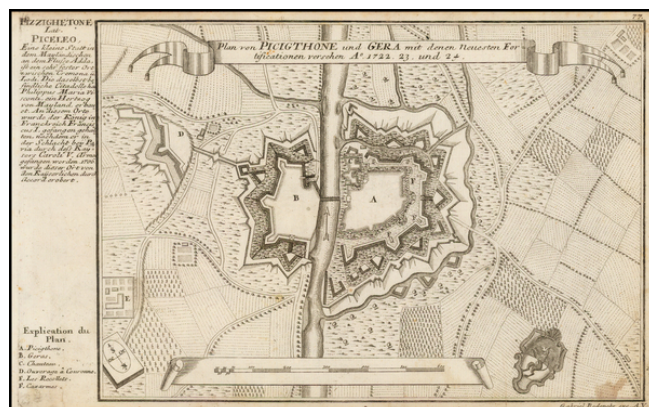

Barry Lawrence Ruderman Antique Maps Inc.

7407 La Jolla Boulevard
La Jolla, CA 92037

www.raremaps.com

(858) 551-8500
blr@raremaps.com

Plan von Picigthone und Gera mit denen Neuesten Fortificatrionen verschen Ao. 1722, 23, und 24.

Stock#: 46953
Map Maker: Bodenehr
Date: 1725 circa
Place: Augsburg
Color: Uncolored
Condition: VG
Size: 12.5 x 7.5 inches
Price: \$ 125.00

Description:

Detailed plan showing two towns in the Duchy of Milan on the River Add, published by Gabriel Bodenehr.