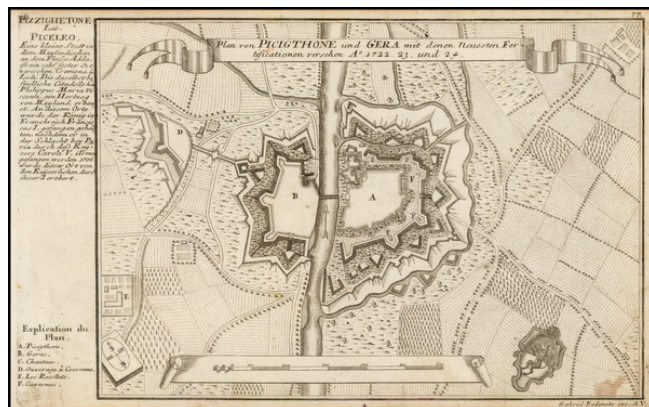

Barry Lawrence Ruderman Antique Maps Inc.

7407 La Jolla Boulevard
La Jolla, CA 92037

www.raremaps.com

(858) 551-8500
blr@raremaps.com

Plan von Picigthone und Gera mit denen Neuesten Fortificatrionen verschen Ao. 1722, 23, und 24.

Stock#: 46953
Map Maker: Bodenehr
Date: 1725 circa
Place: Augsburg
Color: Uncolored
Condition: VG
Size: 12.5 x 7.5 inches
Price: \$125.00

Description:

Detailed plan showing two towns in the Duchy of Milan on the River Add, published by Gabriel Bodenehr.