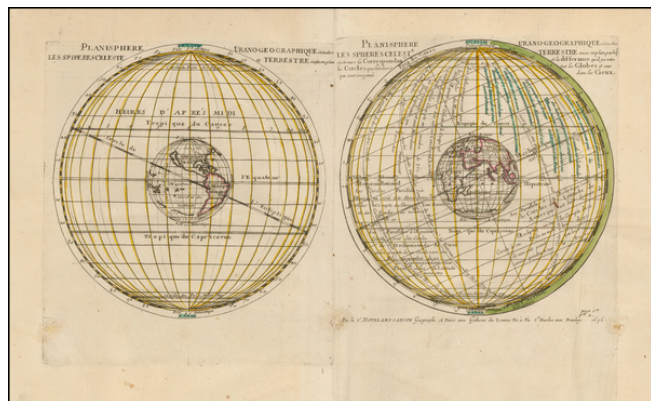

## Planisphere Urano-Geographique c'estadire Les Spheres Celeste et Terrestre mises en Plan . . .

**Stock#:** 46856  
**Map Maker:** Moullart-Sanson  
**Date:** 1696  
**Place:** Paris  
**Color:** Hand Colored  
**Condition:** VG  
**Size:** 17.5 x 8.5 inches  
**Price:** \$ 875.00

### Description:

Rare map of the World in two hemispheres, printed from two plates on one sheet, published by Pierre Moullart Sanson.

The map was issued separately and in a rare atlas *Introduction à la géographie en plusieurs cartes avec leur explication*, published in Paris in 1705 and 1707.

Pierre Moullard-Sanson (? - 1730) composed several hemispheres from unusual perspectives in the late 17th and early 18th century. He was the grandson of Nicolas Sanson and the uncle of Gilles Robert de Vaugondy. After Pierre Moullart inherited the copper plates, map collection and library from his grandfather in 1692 he added the Sanson suffix to his name.