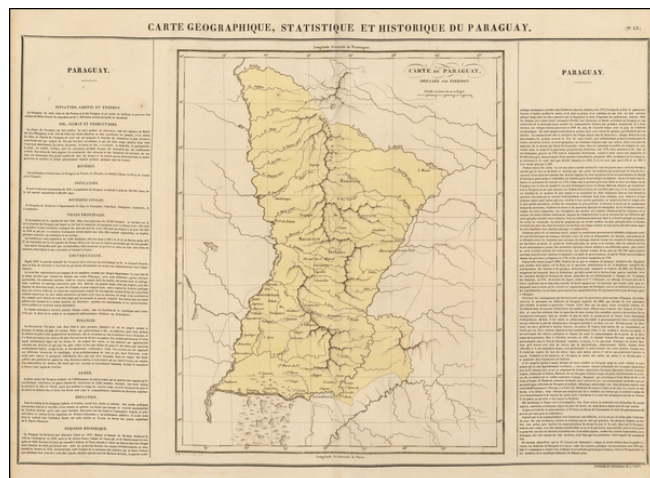

Barry Lawrence Ruderman Antique Maps Inc.

7407 La Jolla Boulevard
La Jolla, CA 92037

www.raremaps.com

(858) 551-8500
blr@raremaps.com

Carte Geographique, Statistique et Historique Du Paraguay

Stock#: 46712
Map Maker: Buchon
Date: 1825
Place: Paris
Color: Hand Colored
Condition: VG+
Size: 24 x 18.5 inches
Price: \$125.00

Description:

Nice example of the Buchon's map of Paraguay, published in Paris in 1825.

The map is divided by regions.

The map is exceptionally detailed, with Forts, Towns, Villages, Mountains, Rivers, etc.

Overall plate size is 24 x 17 inches, surrounded by text describing the state, its population, governors, religion, education, commerce, climate topography and other details.

Detailed Condition: