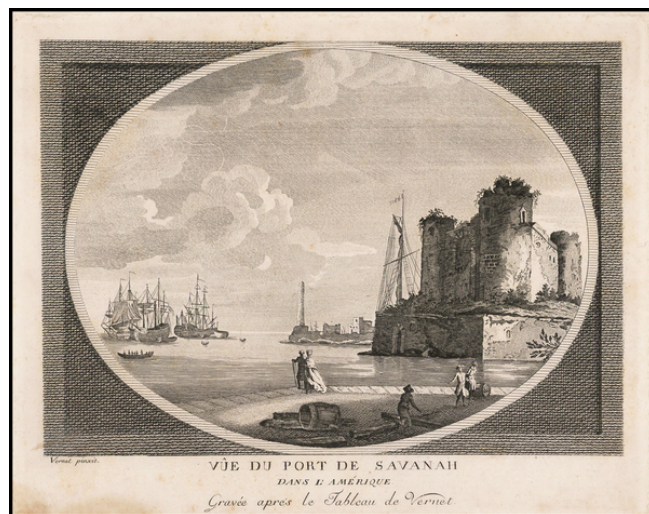

Barry Lawrence Ruderman Antique Maps Inc.

7407 La Jolla Boulevard
La Jolla, CA 92037

www.raremaps.com

(858) 551-8500
blr@raremaps.com

Vue du Port de Savannah dans L'Amerique . . .

Stock#: 46675
Map Maker: Vernet
Date: 1780 circa
Place: Paris
Color: Uncolored
Condition: VG+
Size: 9 x 7 inches
Price: SOLD

Description:

Rare view of the Port of Savannah, engraved by Claude Joseph Vernet in London.

Vernet's separately published views were offered for sale individually and in albums. His American views are largely fanciful in nature, but very rare.

One of the earliest obtainable views of Savannah.

Detailed Condition: