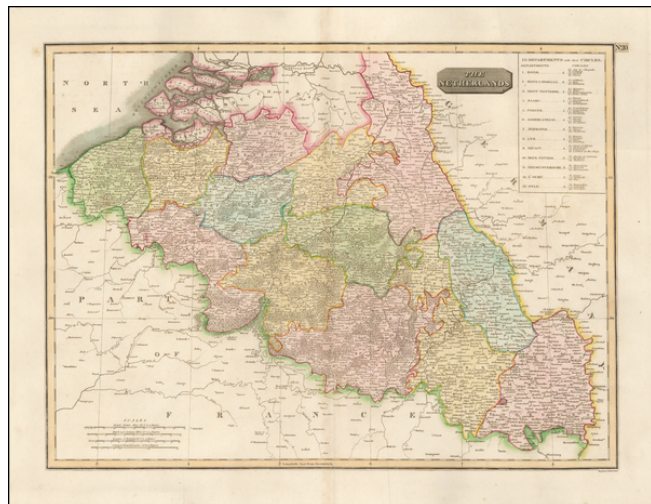

Barry Lawrence Ruderman Antique Maps Inc.

7407 La Jolla Boulevard
La Jolla, CA 92037

www.raremaps.com

(858) 551-8500
blr@raremaps.com

The Netherlands

Stock#: 46514
Map Maker: Thomson
Date: 1817
Place: Edinburgh
Color: Hand Colored
Condition: VG
Size: 22 x 16 inches
Price: \$ 75.00

Description:

Detailed map of the Belgian Netherlands, including Roer, Rhin & Moselle, Mont-Tonnerre, Saare, Fortes, Sambre & Meuse, Jemmapes, Lys, Escaut, Deux-Nethes, Meuse Inferieure, L'Ourt, and Dyle. Large detailed map.

Detailed Condition:

some toning at centerfold