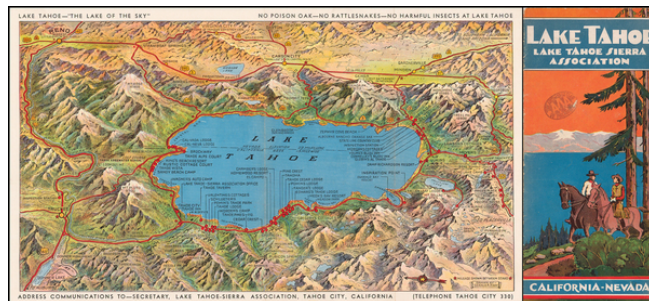

Barry Lawrence Ruderman Antique Maps Inc.

7407 La Jolla Boulevard
La Jolla, CA 92037

www.raremaps.com

(858) 551-8500
blr@raremaps.com

Lake Tahoe - "The Lake of the Sky"

Stock#: 46456
Map Maker: Eddy
Date: 1935 circa
Place: n.p.
Color: Color
Condition: VG+
Size: 14 x 9 inches

Price: SOLD

Description:

Decorative promotional map of Lake Tahoe, drawn by Gerald Eddy, to illustrate an early tourist brochure for the Lake Tahoe Sierra Association.

The brochure features a color pictorial bird's eye view map by Gerald Eddy, showing Lake Tahoe and surrounding mountains and resorts and a map showing a larger area including "Fifty-One Historical Spots, Sutter's Fort, State Capitol, Crocker Art Gallery, etc."

The map extends to Reno, Virginia City, Pyramid Peak and Donner Lake.

Gerald Eddy would go on to produce several other early pictorial maps of the Lake Tahoe region.

Detailed Condition: