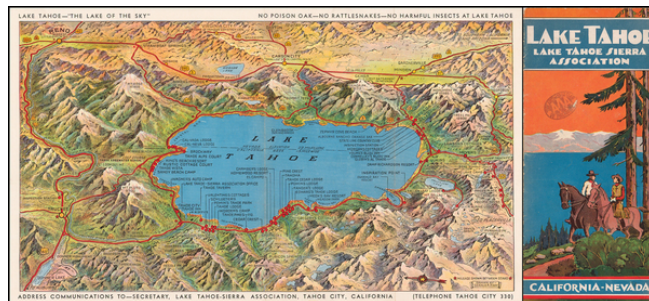

## Lake Tahoe - "The Lake of the Sky"

**Stock#:** 46456  
**Map Maker:** Eddy  
**Date:** 1935 circa  
**Place:** n.p.  
**Color:** Color  
**Condition:** VG+  
**Size:** 14 x 9 inches

**Price:** SOLD

### Description:

Decorative promotional map of Lake Tahoe, drawn by Gerald Eddy, to illustrate an early tourist brochure for the Lake Tahoe Sierra Association.

The brochure features a color pictorial bird's eye view map by Gerald Eddy, showing Lake Tahoe and surrounding mountains and resorts and a map showing a larger area including "Fifty-One Historical Spots, Sutter's Fort, State Capitol, Crocker Art Gallery, etc."

The map extends to Reno, Virginia City, Pyramid Peak and Donner Lake.

Gerald Eddy would go on to produce several other early pictorial maps of the Lake Tahoe region.