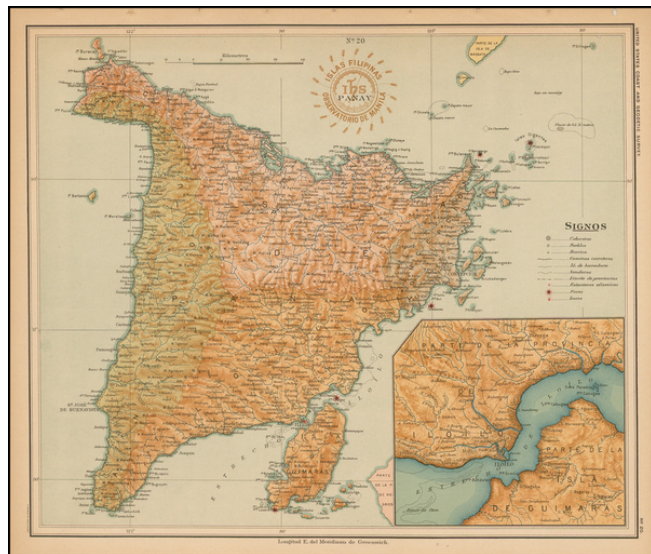

Barry Lawrence Ruderman Antique Maps Inc.

7407 La Jolla Boulevard
La Jolla, CA 92037

www.raremaps.com

(858) 551-8500
blr@raremaps.com

Panay

Stock#: 46341
Map Maker: Hoen & Co.
Date: 1899
Place: Baltimore
Color: Color
Condition: VG+
Size: 14.5 x 12 inches
Price: \$125.00

Description:

Fine map of the Island of Panay, published under the direction of Jose Algue and the United States Coast and Geodetic Survey in 1899.

The map appeared in *Atlas de Filipinas: Coleccion de 30 mapas trabajados por delineantes filipinos bajo la direccion del P. Jose Algue.*