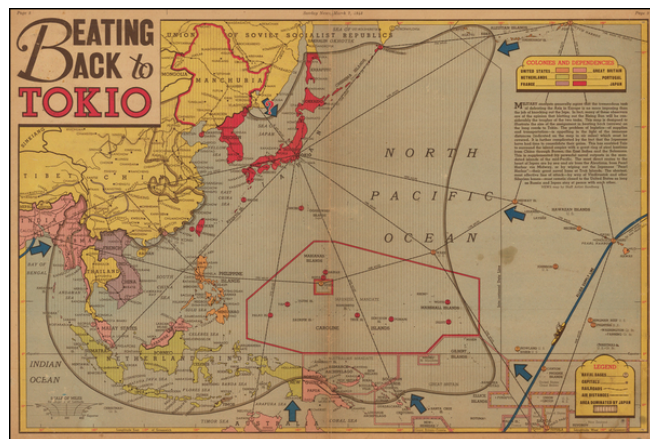

Barry Lawrence Ruderman Antique Maps Inc.

7407 La Jolla Boulevard
La Jolla, CA 92037

www.raremaps.com

(858) 551-8500
blr@raremaps.com

Beating Back to Tokio -- Sunday News, March 7, 1943

Stock#: 46246
Map Maker: Sundberg
Date: 1943
Place: New York
Color: Color
Condition: VG
Size: 21.5 x 14 inches
Price: SOLD

Description:

The Pacific Theater--"Blotting Out The Rising Sun"

Scarce New York Sunday News map of the Pacific Theater, drawn by Edwin L. Sundberg.

Pictorial News map, showing the Theater of War in the Pacific and East Asia. The note reads in part:

This map is designed to illustrate the size of the assignment in beating back (arrows) the long road to Tokio. The problem of logistics-- of supplies and transportation-- is appalling in light of the immense distances . . . This has enabled Tojo to surround the island empire with a great ring of steel bastions from China through Burma, the East Indies and the Solomons. . . .

One of a number of Sundberg maps published as Sunday news inserts during the war years. Sundberg was known to have been a pictorial map artist both before and after the war.

Detailed Condition:

Laid on board. Evidence of an old fold split.