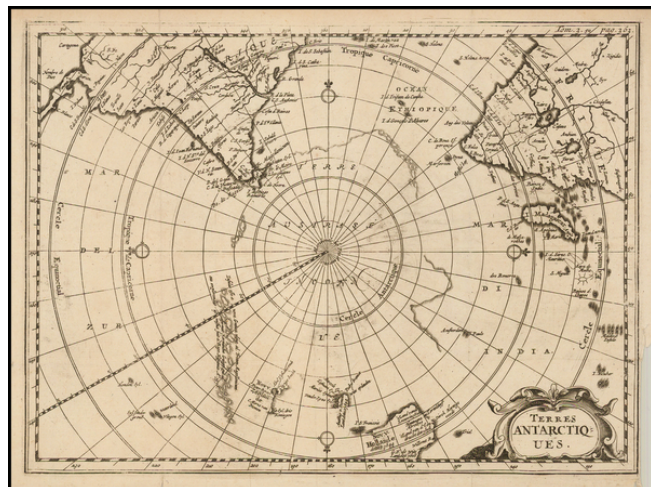

Barry Lawrence Ruderman Antique Maps Inc.

7407 La Jolla Boulevard
La Jolla, CA 92037

www.raremaps.com

(858) 551-8500
blr@raremaps.com

Terres Antarctiques

Stock#: 46220
Map Maker: Du Sauzet
Date: 1738
Place: Amsterdam
Color: Uncolored
Condition: VG+
Size: 7 x 10 inches
Price: \$975.00

Description:

Rare map of the Southern Hemisphere, illustrating the known and imagined lands of the Antipodes.

The map provides a fine accounting of the lands of the South Polar regions, some of which were fictional.

The map includes outlines of Antarctic continent as well as showing the Dutch discoveries in Australia and New Zealand.

The first time we have seen this map on the market.

Detailed Condition: