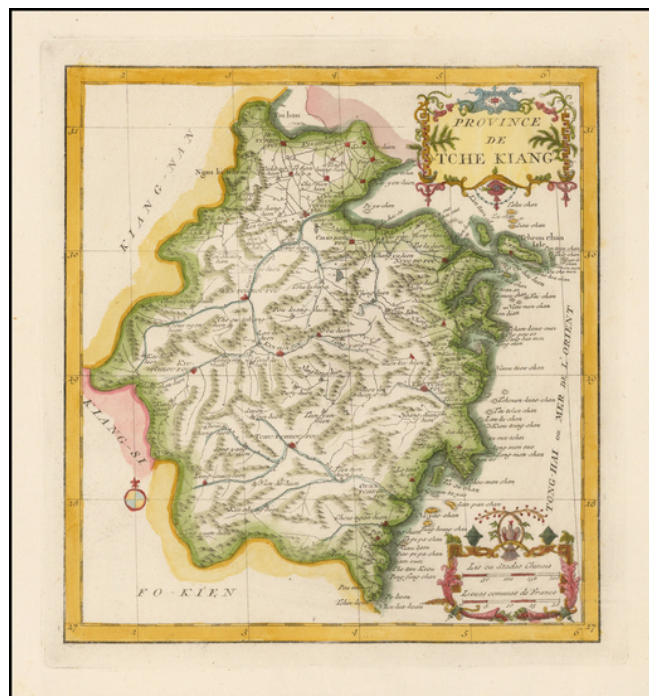

Barry Lawrence Ruderman Antique Maps Inc.

7407 La Jolla Boulevard
La Jolla, CA 92037

www.raremaps.com

(858) 551-8500
blr@raremaps.com

(Chekiang) Province De Tche Kiang

Stock#: 46194
Map Maker: d'Anville
Date: 1735 circa
Place: Paris
Color: Hand Colored
Condition: VG+
Size: 10 x 9.5 inches
Price: \$205.00

Description:

Striking full color example of D'Anville's map of the Chekiang Province, from Du Halde's *Nouvel atlas de la Chine, de la Tartarie chinoise et du Thibet*.

D'Anville used maps prepared by Jesuit missionaries and commissioned by Emperor-Kanyx, who in 1708-16 ordered a surveying of the country.

This map was the first accurate cartographic depiction of this part of China to be published in the west.

Detailed Condition: