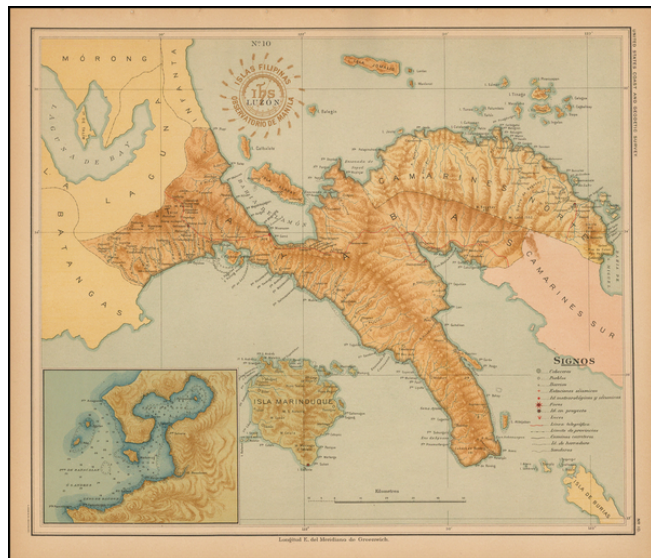

Barry Lawrence Ruderman Antique Maps Inc.

7407 La Jolla Boulevard
La Jolla, CA 92037

www.raremaps.com

(858) 551-8500
blr@raremaps.com

Luzon (with Marinduque Island, Puerto de Banaclan etc)

Stock#: 46189
Map Maker: Hoen & Co.
Date: 1899
Place: Baltimore
Color: Color
Condition: VG+
Size: 14.5 x 12 inches
Price: SOLD

Description:

Fine map of part of Luzon, with a larger inset of the port of Banaclan, published under the direction of Jose Algue and the United States Coast and Geodetic Survey in 1899.

The map appeared in *Atlas de Filipinas: Coleccion de 30 mapas trabajados por delineantes filipinos bajo la direccion del P. Jose Algue.*