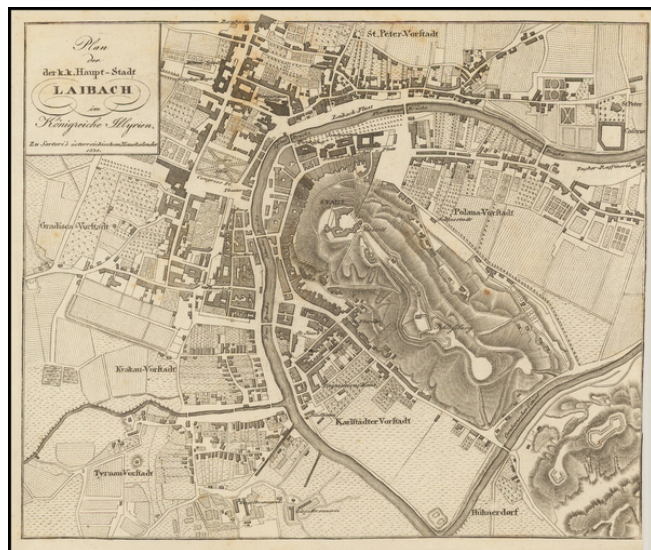

**Barry Lawrence Ruderman
Antique Maps Inc.**

7407 La Jolla Boulevard
La Jolla, CA 92037

www.raremaps.com

(858) 551-8500
blr@raremaps.com

**[Ljubljana] Plan der k.k. Haupt-Stadt Laibach im Konigreich Illyrien Zu Sartori's
österreichischen Hauskalender 1830**

Stock#: 46114
Map Maker: Sartori
Date: 1830
Place: Vienna
Color: Uncolored
Condition: VG
Size: 12 x 10 inches
Price: \$245.00

Description:

Rare plan of Ljubljana, Slovenia.

Shows the town, streets, fortified castly, bridges, and other buildings.

One of the earliest obtainable plans of Ljubljana.

Detailed Condition:

Minor foxing.