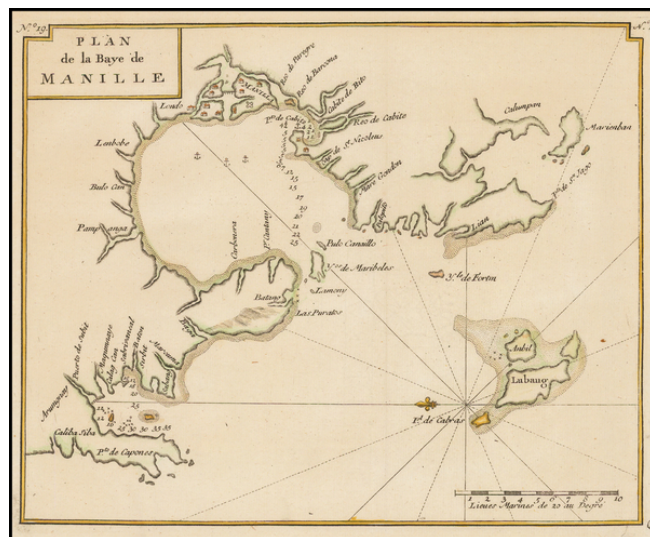

## Plan de la Baye de Manille

**Stock#:** 46102  
**Map Maker:** Anson  
**Date:** 1750  
**Place:** Paris  
**Color:** Uncolored  
**Condition:** VG+  
**Size:** 10 x 8 inches  
**Price:** SOLD

### Description:

*One of the earliest detailed plans of Manilla Bay.*

Detailed chart of Manilla Bay and environs, including placenames, soundings, etc.

From a French edition of Anson's Voyages. One of the best maps of Manilla Bay from the period.