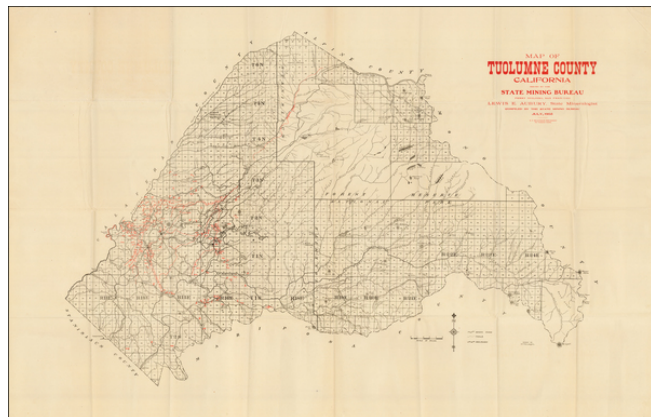

Barry Lawrence Ruderman Antique Maps Inc.

7407 La Jolla Boulevard
La Jolla, CA 92037

www.raremaps.com

(858) 551-8500
blr@raremaps.com

Map of Tuolumne County California Issued By the State Mining Bureau . . . July, 1903

Stock#: 46013
Map Maker: California State Mining Bureau
Date: 1904
Place: San Francisco
Color: Color
Condition: VG
Size: 42 x 28 inches
Price: \$ 125.00

Description:

Scarce mining map of Tuolumne County, prepared by the California State Mining Bureau.

The map identifies by number the active mining claims in the county, along with towns, roads, rivers, mountains, etc. The first time we have ever seen maps from this series in nearly 20 years.

Detailed Condition: