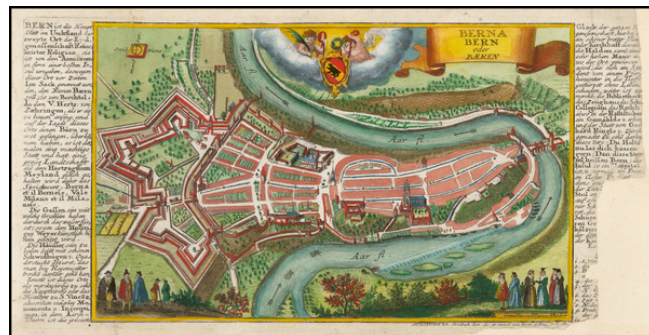

## Berna Bern oder Baeren

**Stock#:** 46007  
**Map Maker:** Bodenehr  
**Date:** 1700  
**Place:** Amsterdam  
**Color:** Hand Colored  
**Condition:** VG  
**Size:** 12 x 6 inches  
**Price:** \$ 245.00

### Description:

Scarce detailed town plan of Bern, published by Bodenehr.

### Detailed Condition:

Loss of text at the right side of the map.