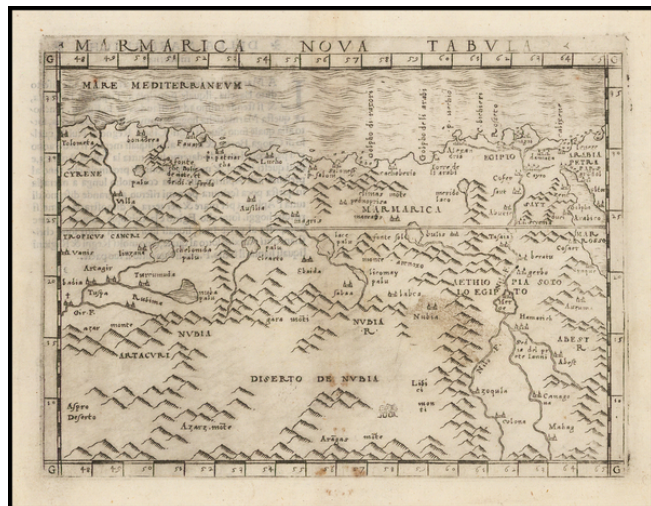

## Marmarica Nova Tabula

**Stock#:** 45957  
**Map Maker:** Gastaldi  
**Date:** 1548  
**Place:** Venice  
**Color:** Uncolored  
**Condition:** VG  
**Size:** 7 x 5 inches  
**Price:** SOLD

### Description:

Fine example of Gastaldi's map of a portion of North Africa, centered on the Nubia Desert and showing Egypt, the Nile, etc.

Giacomo Gastaldi is considered as the foremost Italian cartographer of the 16th century along with Paolo Forlani. From Piedmont, Gastaldi established his reputation in Venice and was cosmographer to the Republic of Venice. Gastaldi enjoyed a productive relationship with Giovanni Ramusio, Secretary of the Venice Senate, who used Gastaldi's maps for his *Navigazioni et Viaggi*. This map is from Gastaldi's edition of Ptolemy, *Ptolemeo. La Geografia...*, begun as early as 1542 and published in Venice in 1548. There is Italian text on verso.