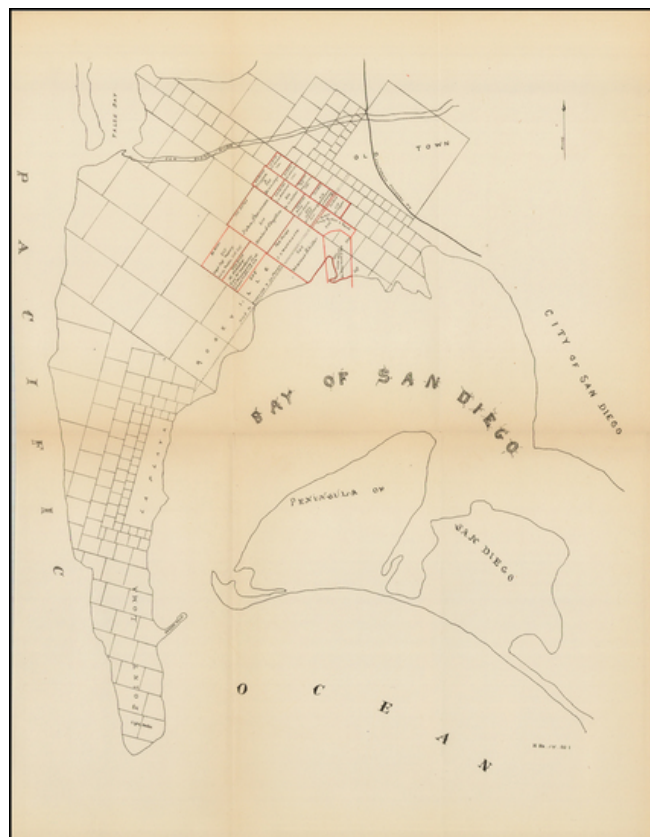

Barry Lawrence Ruderman Antique Maps Inc.

7407 La Jolla Boulevard
La Jolla, CA 92037

www.raremaps.com

(858) 551-8500
blr@raremaps.com

[San Diego & San Diego Bay]

Stock#: 45945
Map Maker: U.S. War Department
Date: 1892
Place: Washington
Color: Color
Condition: VG+
Size: 16 x 13 inches
Price: SOLD

Description:

Scarce map of the San Diego Bay & Vicinity, prepared during the time period when San Diego was actively soliciting the US Government to consider San Diego for future military installations.

The names of many of the original landowner's of the track of land between Old Town San Diego and Roseville are shown on this map. The names include Mannasse and Schiller, corral and stable operators who were instrumental in the formation of Balboa Park.