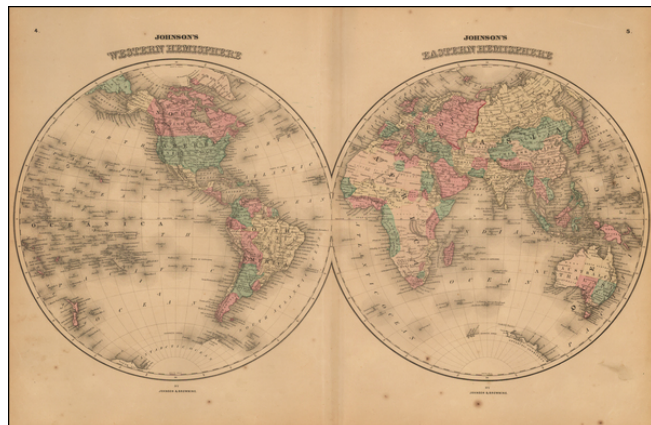

Barry Lawrence Ruderman Antique Maps Inc.

7407 La Jolla Boulevard
La Jolla, CA 92037

www.raremaps.com

(858) 551-8500
blr@raremaps.com

Johnson's Western Hemisphere & Johnson's Eastern Hemisphere

Stock#: 45912
Map Maker: Johnson / Browning
Date: 1855
Place: New-York
Color: Hand Colored
Condition: VG
Size: 26.5 x 16 inches
Price: SOLD

Description:

Large and detailed double hemisphere map of the World, in nice wash colors. Shows early (but still quite limited) knowledge of the Antarctic Coastline and the NW Passage.

From one of the major American map publishers, during the second half of the 19th Century.