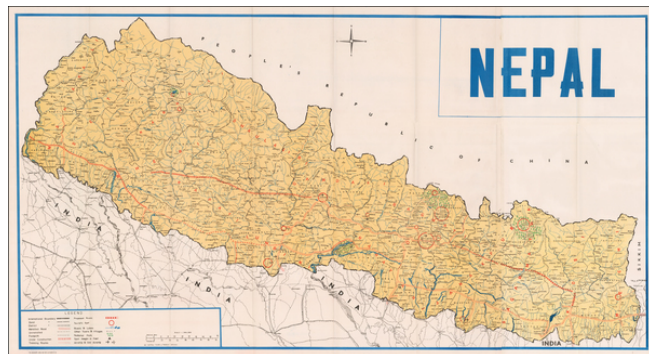

Barry Lawrence Ruderman Antique Maps Inc.

7407 La Jolla Boulevard
La Jolla, CA 92037

www.raremaps.com

(858) 551-8500
blr@raremaps.com

Nepal

Stock#: 45898
Map Maker: Natraj Tours & Travels
Date: 1975 circa
Place: Katmandu
Color: Outline Color
Condition: VG+
Size: 51 x 28 inches
Price: \$225.00

Description:

Fine large map of Nepal, published by Natraj Tours & Travels, in Katmandu.

Legend notes:

- International Boundaries
- Zonal Boundaries
- District Boundaries
- Metalled Road
- Unmetalled Road
- Foot Path
- Trekking Routes
- Proposed Roads
- Roads Under Construction
- Touristic Spots
- Rivers & Lakes
- National Park
- Airstrips & Stol Airstrips