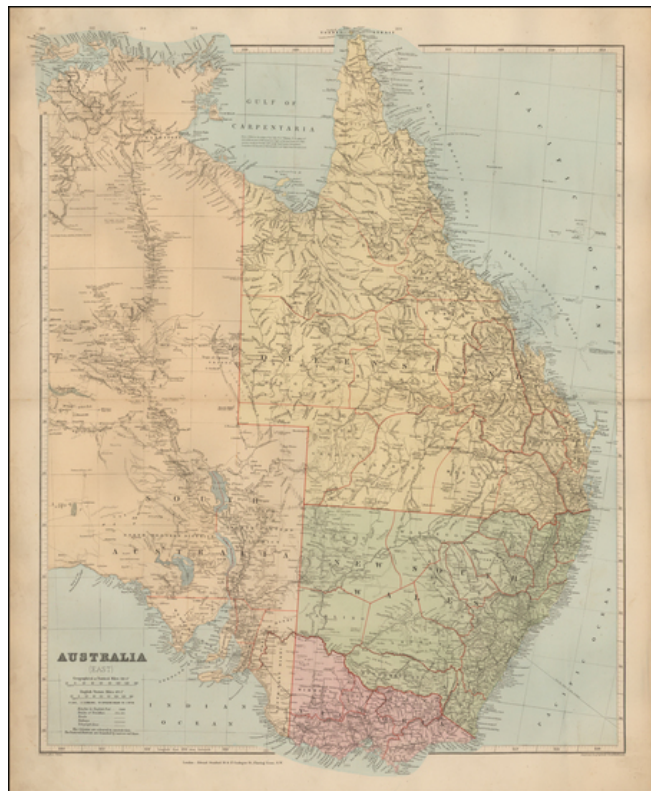

**Stock#:** 45813  
**Map Maker:** Stanford  
**Date:** 1896  
**Place:** London  
**Color:** Color  
**Condition:** VG+  
**Size:** 18.5 x 23.5 inches  
**Price:** \$145.00

**Description:**

Fine and highly detailed map of Eastern Australia, from Stanford's *London Atlas*.