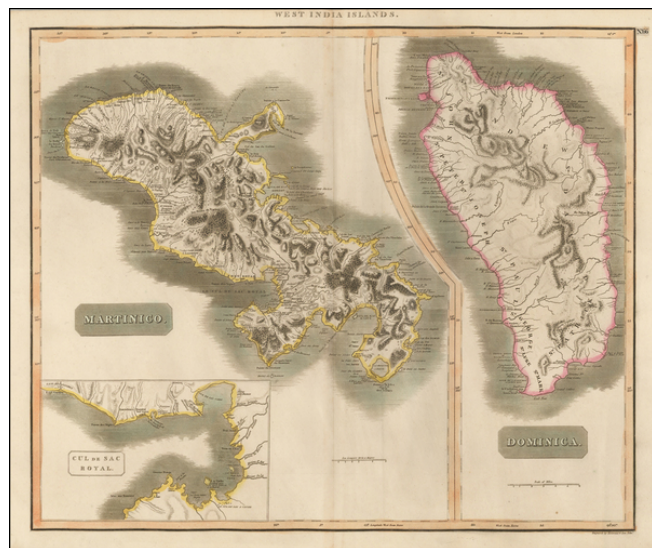

Barry Lawrence Ruderman Antique Maps Inc.

7407 La Jolla Boulevard
La Jolla, CA 92037

www.raremaps.com

(858) 551-8500
blr@raremaps.com

Martinico [and] Dominica

Stock#: 45772
Map Maker: Thomson
Date: 1815
Place: Edinburgh
Color: Hand Colored
Condition: VG
Size: 23 x 19.5 inches
Price: \$145.00

Description:

Gorgeous pair of maps of the Islands of Martinique and Dominica, with excellent topographical detail. Includes Cul De Sac Royal.

One of the best large format English maps of the period to cover these two islands.