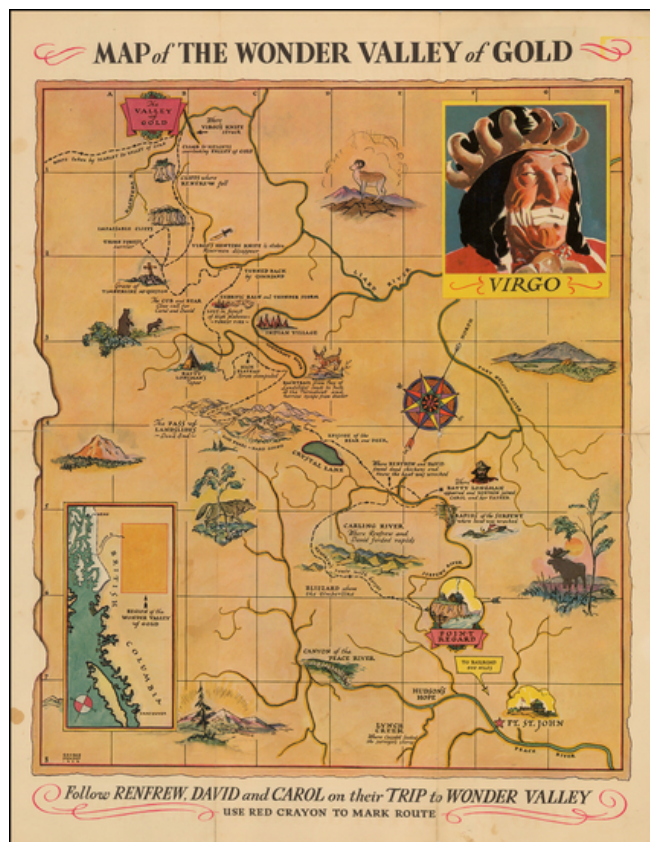

## Map of the Wonder Valley of Gold -- Follow Renfrew, David and Carol on their Trip to Wonder Valley . . .

**Stock#:** 45677  
**Map Maker:** Annand  
**Date:** 1936  
**Place:** W. Willington, CT  
**Color:** Color  
**Condition:** VG+  
**Size:** 17 x 22 inches  
**Price:** SOLD

### Description:

Pictorial map of part of Yukon Territory, issued as an advertising map for a Radio Program in the 1930s.

The map reaches to the Liard River and Kacheeka Creek in the north to Ft. St. John and the Peace River in the south.