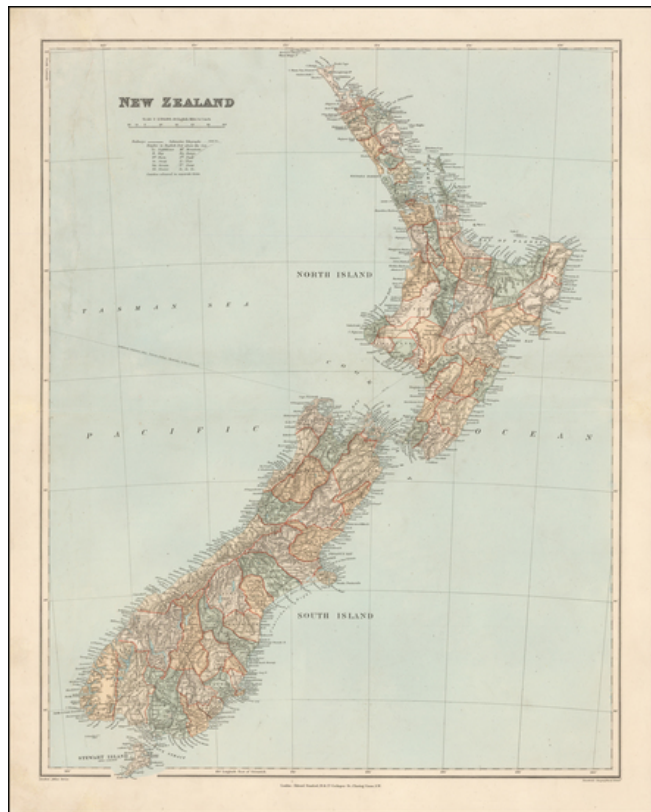

## New Zealand

**Stock#:** 45632  
**Map Maker:** Stanford  
**Date:** 1896  
**Place:** London  
**Color:** Color  
**Condition:** VG  
**Size:** 18.5 x 23.5 inches  
**Price:** \$375.00

### Description:

Fine and highly detailed map of New Zealand, from Stanford's London Atlas.

The map is meticulously colored by counties and shows fine detail throughout.

### Detailed Condition:

Repaired tear at top left corner.