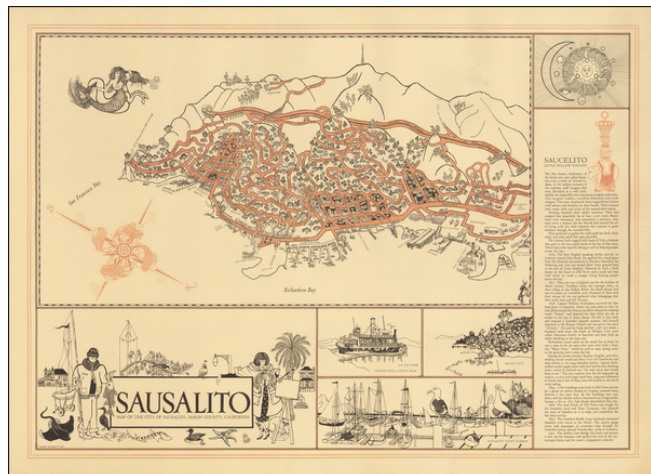

## Sausalito. Map of the City of Sausalito, Marin County, California

**Stock#:** 45603  
**Map Maker:** Davis  
**Date:** 1959  
**Place:** San Francisco  
**Color:** Uncolored  
**Condition:** VG+  
**Size:** 29 x 20.5 inches  
**Price:** \$375.00

### Description:

Decorative map of Sausalito, with interesting illustrations and a history of the town at the right side of the map.