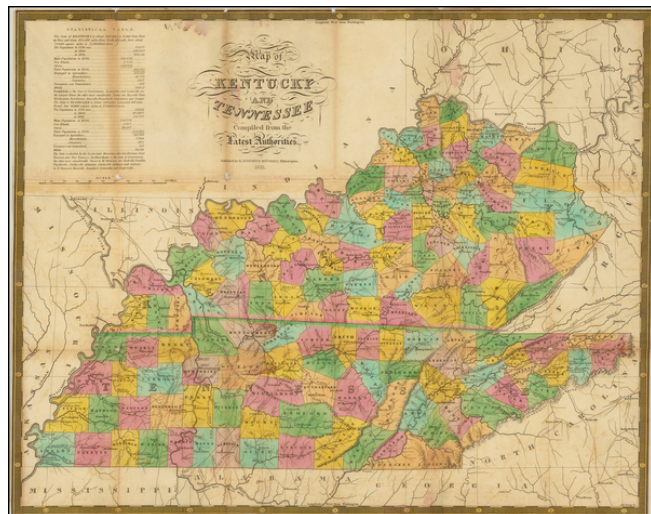

**Barry Lawrence Ruderman
Antique Maps Inc.**

7407 La Jolla Boulevard
La Jolla, CA 92037

www.raremaps.com

(858) 551-8500
blr@raremaps.com

Map of Kentucky and Tennessee, Compiled From the Latest Authorities . . . 1831

Stock#: 45431
Map Maker: Mitchell
Date: 1831
Place: Philadelphia
Color: Hand Colored
Condition: VG
Size: 22 x 17 inches
Price: SOLD

Description:

Fine early map of Kentucky and Tennessee, which was issued separately and in the first edition of Mitchell's *New American Atlas*.

Includes a statistical table, roads and other early details.

Detailed Condition:

Minor offsetting and discoloration at folds. Some minor fold breaks. Narrow margins, with some loss.