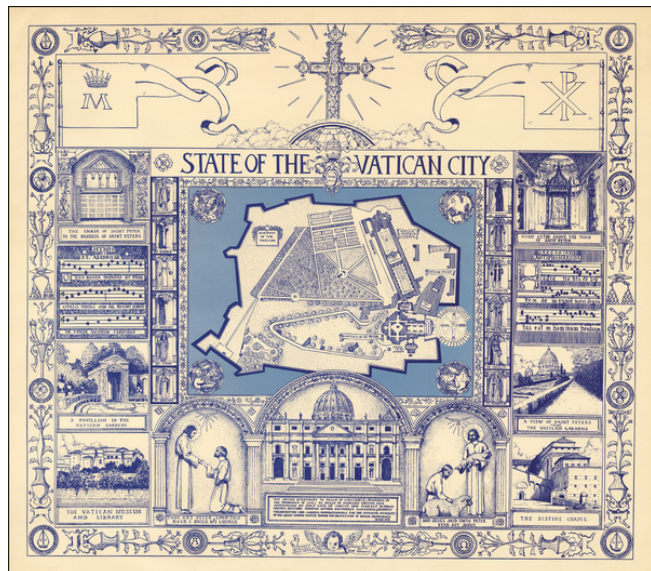

## State of The Vatican City

**Stock#:** 45401  
**Map Maker:** Wetherill  
**Date:** 1975 circa  
**Place:** n.p.  
**Color:** Uncolored  
**Condition:** VG+  
**Size:** 29.5 x 26 inches  
**Price:** \$ 295.00

### Description:

Fine large format pictorial view of the Vatican, surrounded by religious themed vignettes.

We were not able to locate information on the artist, other than credits for other illustrations done in the mid-1970s.