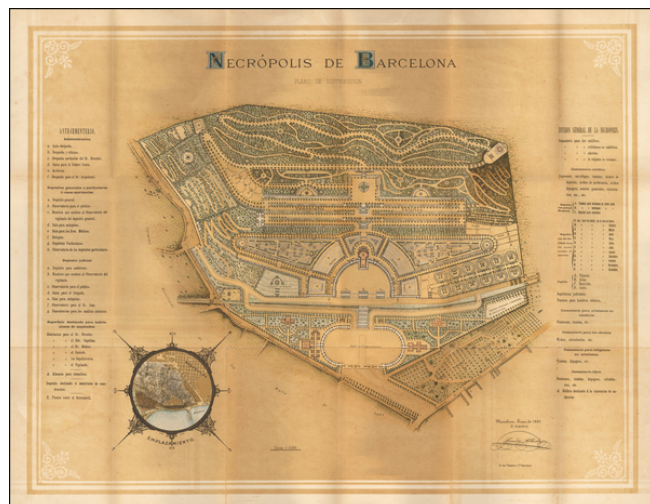

Barry Lawrence Ruderman Antique Maps Inc.

7407 La Jolla Boulevard
La Jolla, CA 92037

www.raremaps.com

(858) 551-8500
blr@raremaps.com

Necropolis de Barcelona Plano De Distribucion

Stock#: 45399
Map Maker: Albareda
Date: 1883
Place: Barcelona
Color: Color
Condition: VG
Size: 22.5 x 29.5 inches
Price: \$375.00

Description:

Striking chromolithographic view of the primary cemetery in Barcelona, with a smaller inset map showing the location in the city.

An attractive multi-color chromolithographic image.

Detailed Condition:

Folding map with original printed covers.