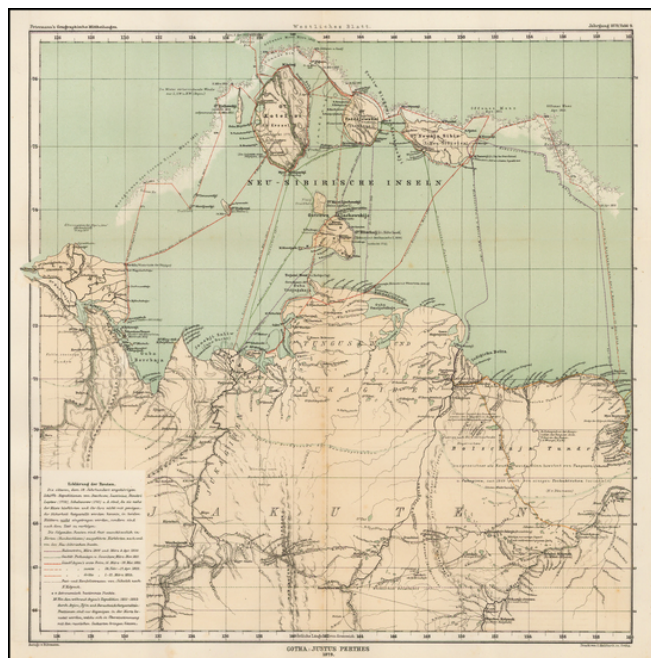

## (New Siberian Islands, etc).

**Stock#:** 45372  
**Map Maker:** Petermann  
**Date:** 1879  
**Place:** Gotha  
**Color:** Color  
**Condition:** VG+  
**Size:** 14 x 14.5 inches  
**Price:** SOLD

### Description:

Highly detailed map of the New Siberian Islands and part of the mainland of Russia to the south, published in 1879.

The map illustrates the expeditions of a number of Russian explorers in the region.

Shows the routes of 6 explorers and details from other earlier expeditions.