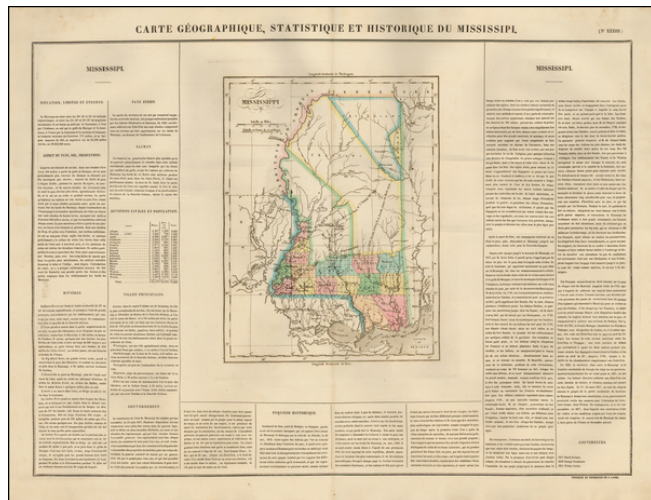

Barry Lawrence Ruderman Antique Maps Inc.

7463 Girard Avenue
La Jolla, CA 92037

www.RareMaps.com

(858) 551-8500
blr@RareMaps.com

Carte Géographique, Statistique Et Historique Du Mississippi

Stock#: 45346
Map Maker: Buchon
Date: 1825
Place: Paris
Color: Hand Colored
Condition: VG+
Size: 24 x 18.5 inches
Price: \$225.00

Description:

The first French Map of the State of Mississippi.

Detailed map of Mississippi, published by Buchon in Paris in 1825, the earliest map of the newly formed state published outside the United States.

Very few counties are shown in the north part of the State, with the Chactaw and Chicasaw lands dominating the north.

Detailed Condition: