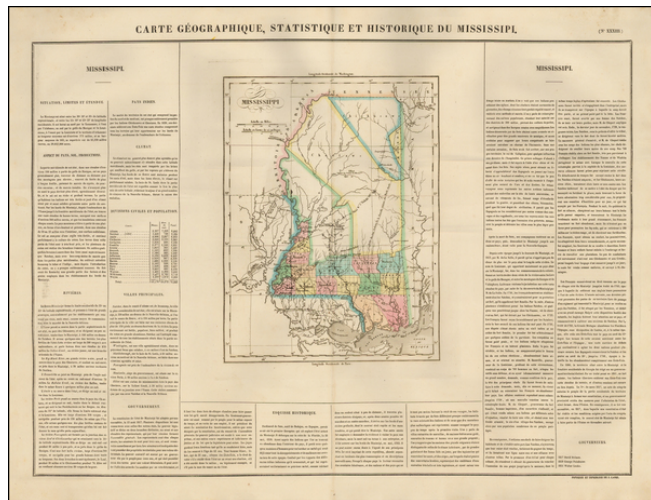

## Carte Géographique, Statistique Et Historique Du Mississippi

**Stock#:** 45346  
**Map Maker:** Buchon  
**Date:** 1825  
**Place:** Paris  
**Color:** Hand Colored  
**Condition:** VG+  
**Size:** 24 x 18.5 inches  
**Price:** \$225.00

#### *The first French Map of the State of Mississippi.*

Detailed map of Mississippi, published by Buchon in Paris in 1825, the earliest map of the newly formed state published outside the United States.

Very few counties are shown in the north part of the State, with the Chactaw and Chicasaw lands dominating the north.