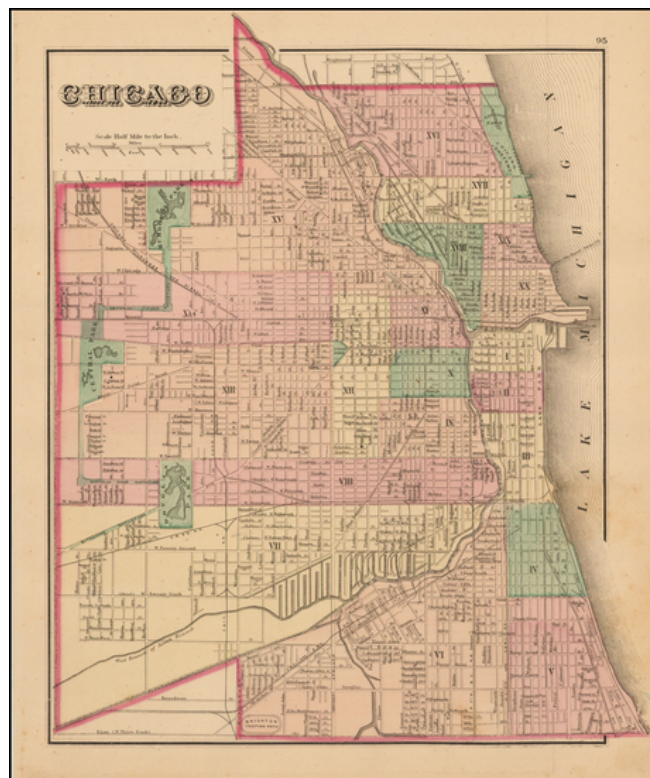

Barry Lawrence Ruderman Antique Maps Inc.

7407 La Jolla Boulevard
La Jolla, CA 92037

www.raremaps.com

(858) 551-8500
blr@raremaps.com

Chicago

Stock#: 45311
Map Maker: Gray
Date: 1881
Place: Philadelphia
Color: Hand Colored
Condition: VG+
Size: 15.5 x 12.5 inches
Price: SOLD

Description:

Detailed map of Chicago, colored by wards.

Shows streets, squares, public buildings, parks, and a host of other details.

Detailed Condition: