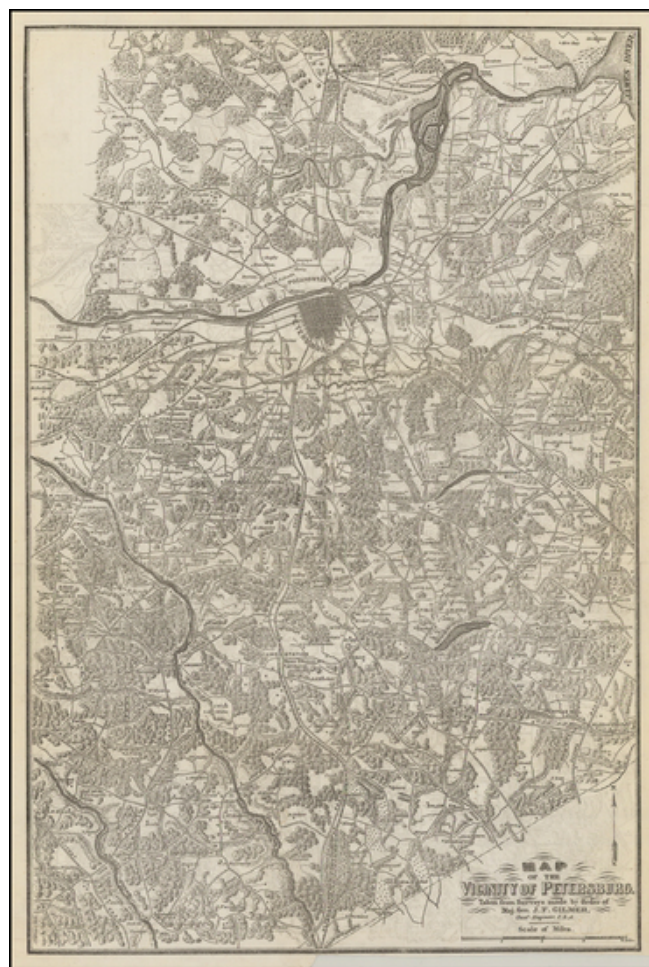

**Barry Lawrence Ruderman
Antique Maps Inc.**

7407 La Jolla Boulevard
La Jolla, CA 92037

www.raremaps.com

(858) 551-8500
blr@raremaps.com

Map of the Vicinity of Petersburg. Taken from Surveys made by Order of Maj. Gen. J.F. Gilmer . . .

Stock#: 45270
Map Maker: Gilmer
Date: 1866
Place: n.p.
Color: Uncolored
Condition: VG
Size: 18 x 12 inches
Price: \$475.00

Description:

Scarce map of the vicinity of Petersburg, extending from the region just north of the James River to the state line with North Carolina.

The map is exceptionally detailed and shows towns, court houses, roads, railroads, rives, woods and the names of over 100 land owners.

No example appears in the dealer catalogue price records in the past 30 years.

**Barry Lawrence Ruderman
Antique Maps Inc.**

7407 La Jolla Boulevard
La Jolla, CA 92037

www.raremaps.com

(858) 551-8500
blr@raremaps.com

**Map of the Vicinity of Petersburg. Taken from Surveys made by Order of Maj. Gen. J.F.
Gilmer . . .**