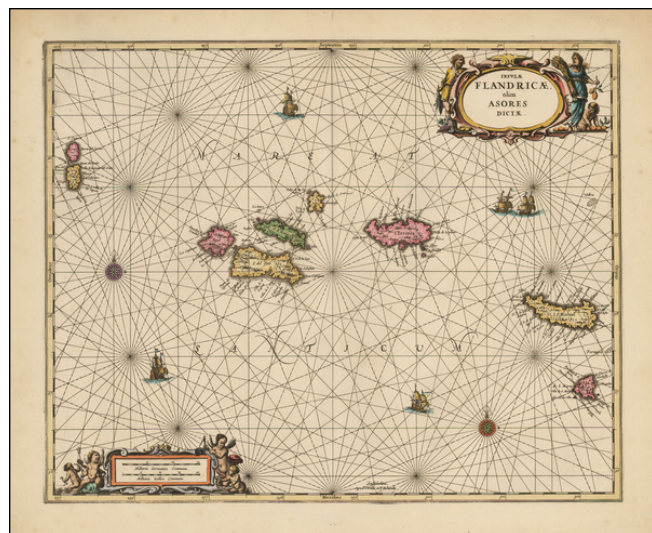

## Insulae Flandricae, olim Asores Dictae

**Stock#:** 45220  
**Map Maker:** Schenk & Valk  
**Date:** 1690  
**Place:** Amsterdam  
**Color:** Hand Colored  
**Condition:** VG+  
**Size:** 16.5 xc 21  
**Price:** SOLD

### Description:

Fine example of Valk & Schenk's scarce sea chart of the Azores, published in Amsterdam in 1690.

The map is oriented with north at the top and includes compass roses, sailing ships and 2 decorative cartouches.

Each of the islands includes topographical details and place names.