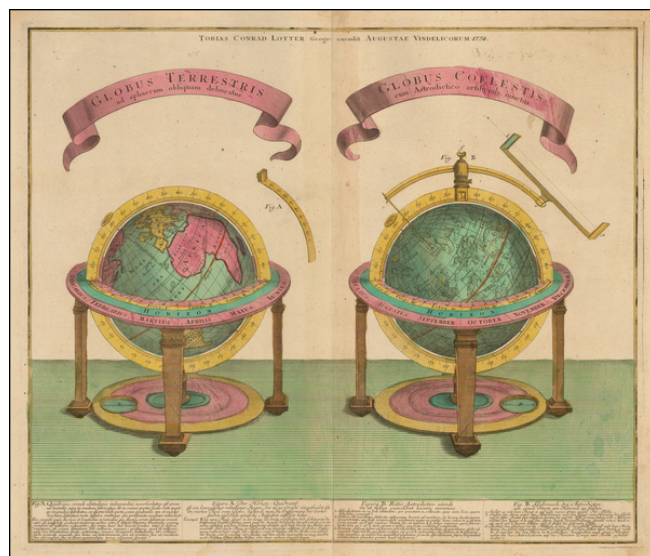

Barry Lawrence Ruderman Antique Maps Inc.

7407 La Jolla Boulevard
La Jolla, CA 92037

www.raremaps.com

(858) 551-8500
blr@raremaps.com

Globus Terrestris ad sphaeram obliquam delineatus / Globus Coelestis cum Astrodictico artificiali iunctus

Stock#: 45214
Map Maker: Lotter
Date: 1774
Place: Augsburg
Color: Hand Colored
Condition: VG
Size: 19 x 22.5 inches
Price: \$1,200.00

Description:

Finely engraved celestial and terrestrial globe, published in Augsburg by T.C. Lotter in 1774.

Each of the spheres is described below the image in both Latin and German.

Detailed Condition:

Minor soiling